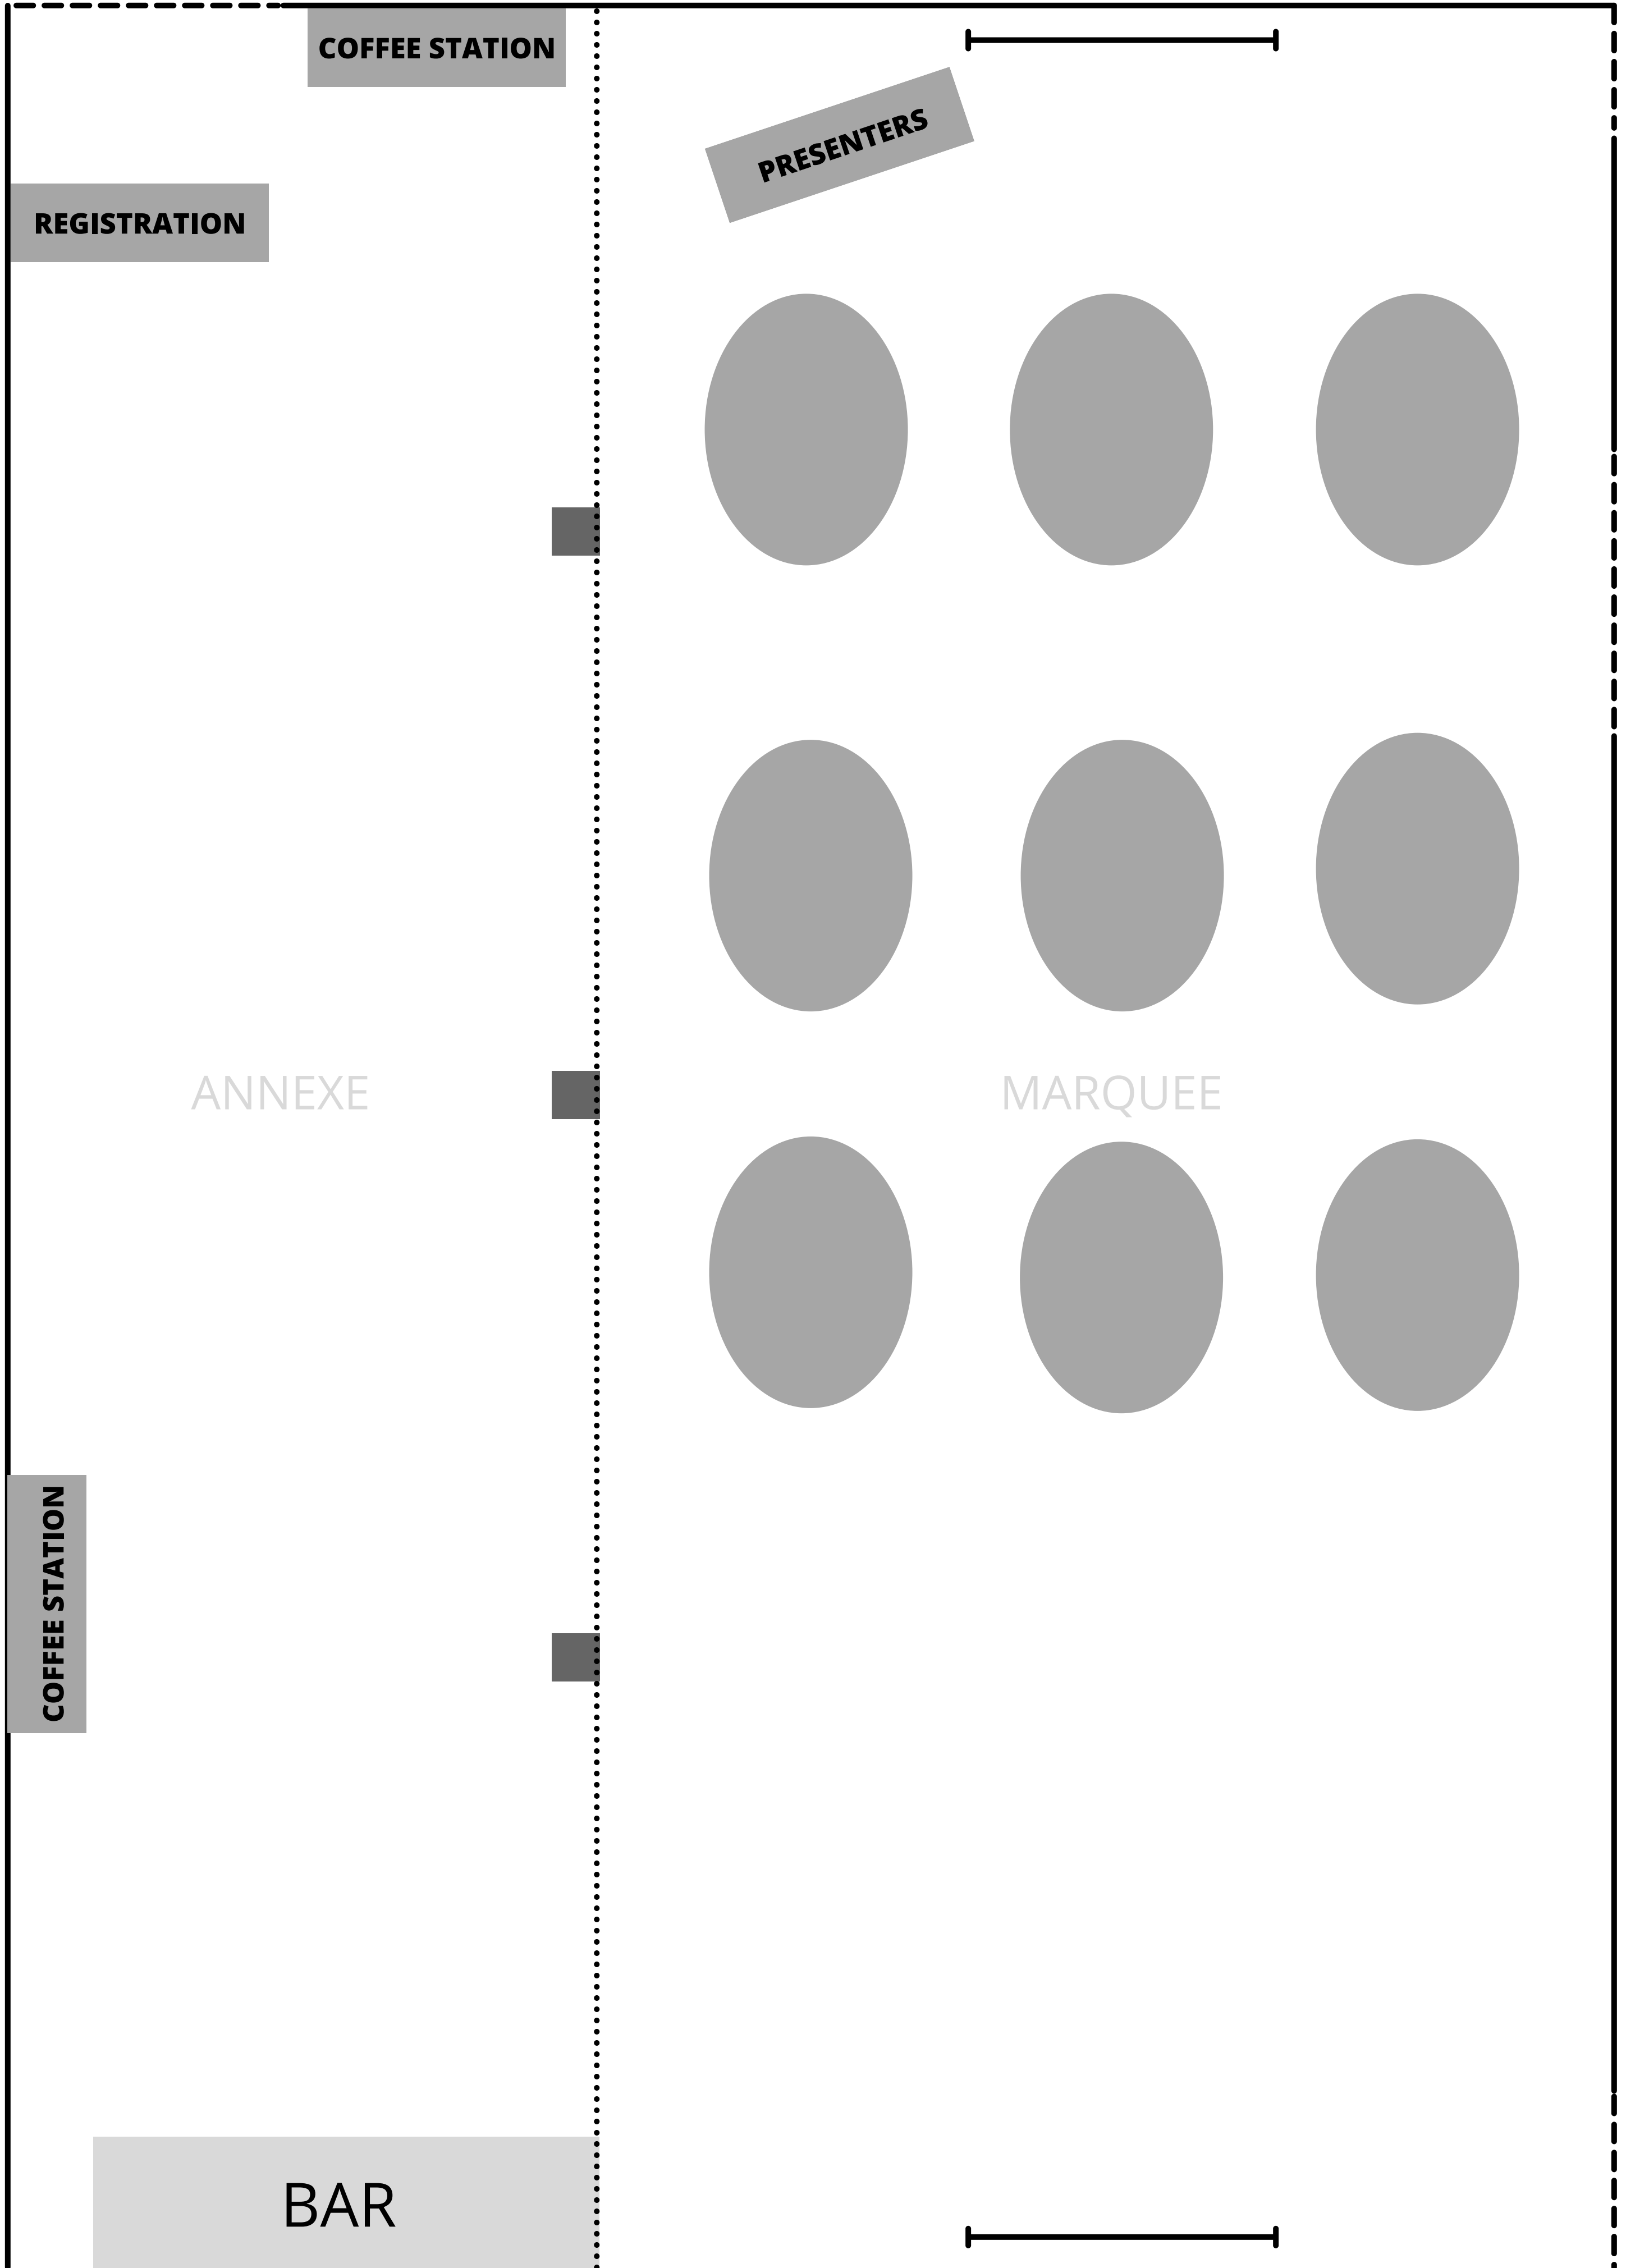

Not to Scale

MARQUEE 9 OVALS

TOILETS

COFFEE STATION

REGISTRATION

PRESENTERS

ANNEXE

MARQUEE

COFFEE STATION

BAR

COURTYARD